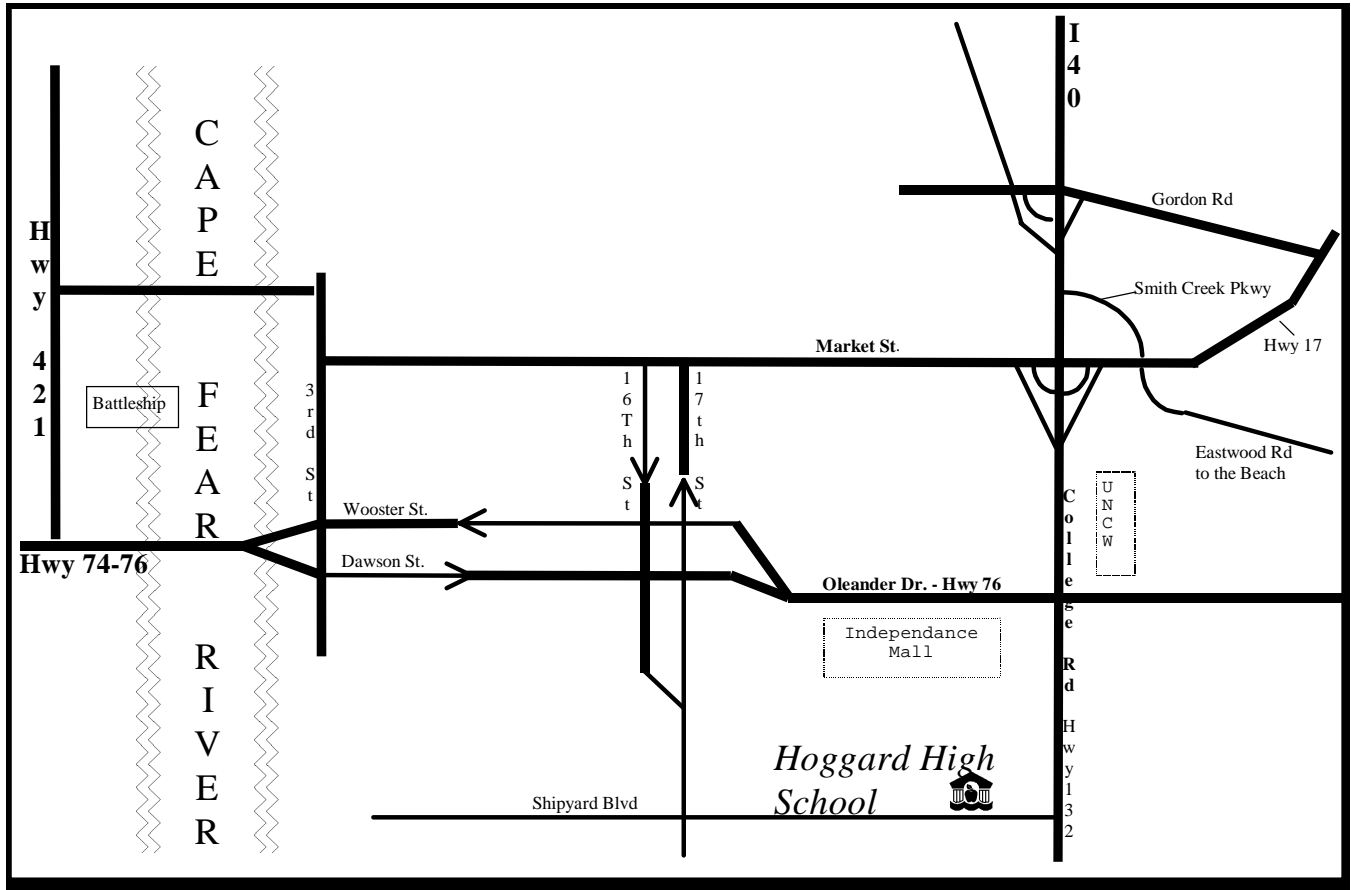

## Directions:

### From Hwy. 74-76, 421

Cross Cape Fear River (Memorial Bridge), Enter Wilmington by way of Dawson St.

1. Continue on Dawson St., following Hwy. 76. Hwy. 76 turns right onto Oleander Dr.
2. Turn Right on College Rd. (Hwy. 132)
3. Turn right on Shipyard Blvd.

### From I-40

I-40 turns into College Rd (Hwy. 132)

1. Continue on College Rd (Hwy. 132).
2. Turn right on Shipyard Blvd.

Hoggard High School will be on your right.