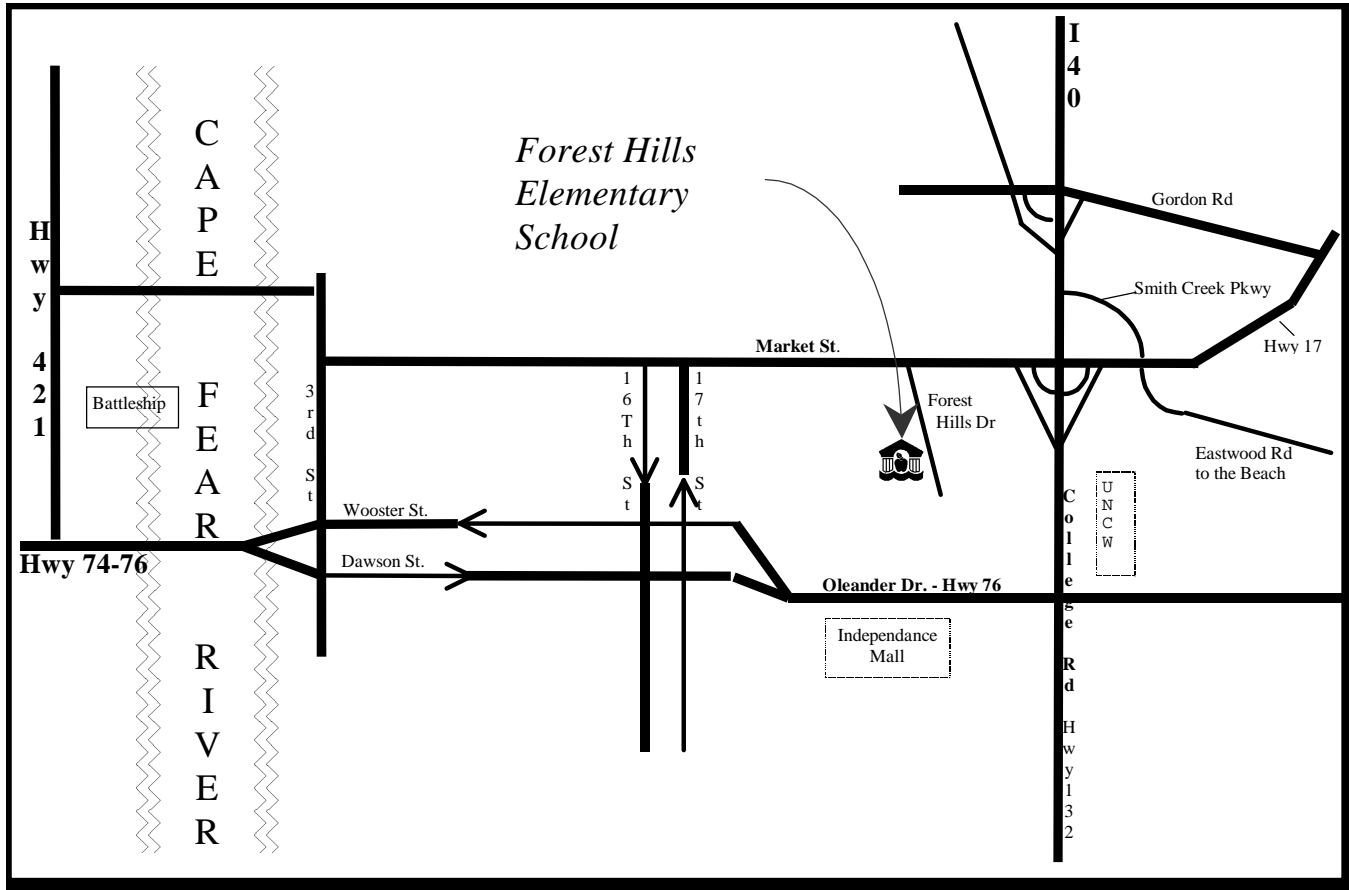

Forest Hills Elementary School

602 Colonial Dr., Wilmington, NC

(910) 251-6190 for assistance

Directions:

From Hwy. 74-76, 421

Cross Cape Fear River (Memorial Bridge), Enter Wilmington by way of Dawson St.(Hwy 74-76)

1. After you cross the bridge, turn left at the 3rd St stoplight. (First stoplight after you cross the bridge).
2. Turn right on Market St.
3. Turn right on Forest Hills Dr.

Forest Hills Elementary School will be on your right.

From I-40

I-40 turns into College Rd (Hwy. 132)

1. Exit from College Rd to Market St (Hwy 17). You will circle around to face Market St.
2. Turn left onto Market St.
3. Turn Left onto Forest Hills Dr. (Several miles down Market St)

Forest Hills Elementary School will be on your right.